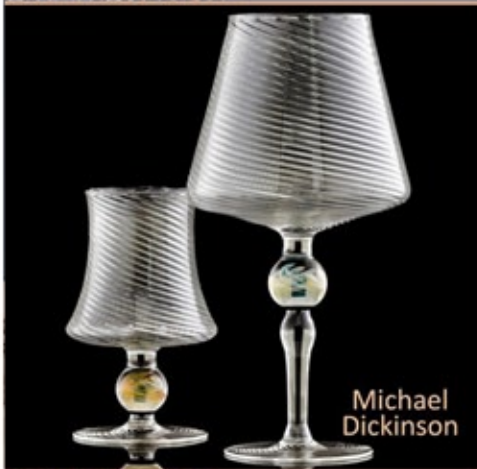

Marin Arts & Crafts Show

Handcraft of Design

Nov 15 - 17 • 10am - 6pm

Marin Center Exhibit Hall

200 Artisan Exhibits • Free Admission and Parking

Fine Art • Clothing • Decor • Jewelry • Artisan Foods

Marin Center, 10 Avenue of the Flags, San Rafael

ArtsAndCraftsShow.com

3D CANDIES	155	DESIGNS BY MJ	132
7 HANDS DESIGN	209	DESIGNS BY OC	160, 161
A TABLE CHEZ NOUS	186	DIANE SHELTON	118
AIR SCARVES	217	DICKINSON GLASS	148
ALISON MORSE JEWELRY	152	DOROTHY DUDEK	117
AMY'S ALMOST PERFECT	145	ELENA MOSKO FINE ART	218
ANA ABRALDES	154	ELLE OF CALIFORNIA	163
ANN BROOKS	164	ENTRELANAS DESIGNS	140
ANN MAURICE	208	ESCAMA STUDIO	207
ARTS BOHEME	188	EVERYTHING TIBETAN	215
AUSSIE WILD PHOTOGRAPHY	211	FABULA TEA	115
AYALA ORIGINALS	147	FARM FRESH TO YOU	106
BEKSAN DESIGNS	202	FERNANDA FISHER	158B
BELLA BRAZIL JEWELRY	170	FRITZIE	146
BENGSTON WOODWORKS	216	FUSED GLASS CREATIONS	150
BEYOND THE OLIVE	184	GEMBOX CREATIONS	101
BOB BURKETT	151	GIGI	193
C&C DESIGNS	162	GOLENZA GALLERY	196
CAROL LANCOUR	153	GREATCOATS	214
CATHY MCCLELLAND	120	GREGORY'S GEMS	179
CEH CREATIONS	131	HAVEN STEAD WINERY	104
CERAMIC PEARLS	135	HESTER'S JEWELRY	139
CHELSEY JENSEN	125	HITOMI JACOBS DESIGNS	183
CHICO'S LITTLE PARADISE FRIENDS HALL		HUDSON RIVER INLAY	121
CINDY STRAUB	155	INSPIRE WOODWORKS	130
CoCoTUTTI CHOCOLATES	166	JANE'S RUSTIC RANCH SOAP	180
COLIBRI SISTERS	109	JANU GEMS FRIENDS HALL	
COLORS & SKY	181	JENNA MASON	138
CONTINENTAL DESIGNS MB	158	JL VISION	107
CORDA	206	JON MASON HENRY	192
CRAWFORD CERAMICS	141	JOSIE WOOD ATELIER	182
CROCKETT TILES	219	JOY KLEIN	122
CULTURAL THREADS	157	JQ_COUTURE	114
DANA BOYKO	150	JUDITH DIDES	128
DAVID R FREELAND JR	174	JUDY TOMSKY	165